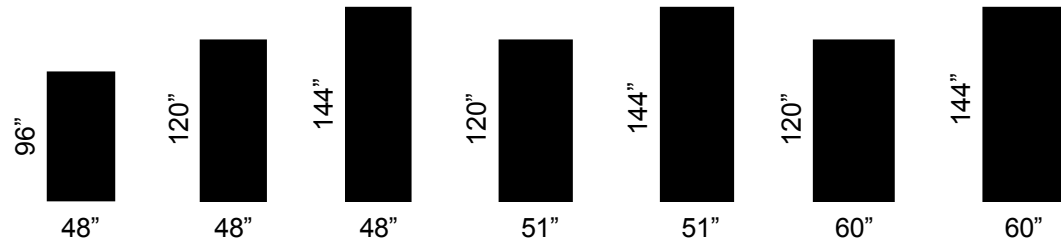

Richlite Sheet Sizes (Inches)

*Hemp is not available in 60" wide sheets.

Richlite Sheet Weights (lbs.)

Thickness	lbs./sq ft.	25.5" x 120"	25.5" x 144"	30" x 120"	30" x 144"	48" x 96"	48" x 120"	48" x 144"	51" x 120"	51" x 144"	60" x 120"	60" x 144"
1/4"	1.63	THICKNESS NOT AVAILABLE				52	65	78	69	83	81	98
3/8"	2.45	THICKNESS NOT AVAILABLE				78	98	117	104	125	122	146
1/2"	3.28	IN THESE SIZES				105	131	158	138	166	164	197
5/8"	4.06	IN THESE SIZES				130	163	195	173	208	203	244
3/4"	4.90	103.5	124.5	122.5	147	157	196	236	207	249	245	294
1"	6.56	138	166	164	197	210	263	315	276	332	328	394
1-1/4"	8.13	172.5	207.5	203	244	260	325	390	345	415	406	488
1-1/2"	9.69	207	249	242.5	290.5	310	388	465	414	498	485	581
1-3/4"	11.25	IN THESE SIZES				360	450	540	483	581	563	675
2"	12.81	THICKNESS NOT AVAILABLE				410	513	615	552	664	641	769
2-1/2"	15.94	IN THESE SIZES				510	638	765	690	830	797	956
3"	19.06	IN THESE SIZES				610	763	915	828	996	953	1144