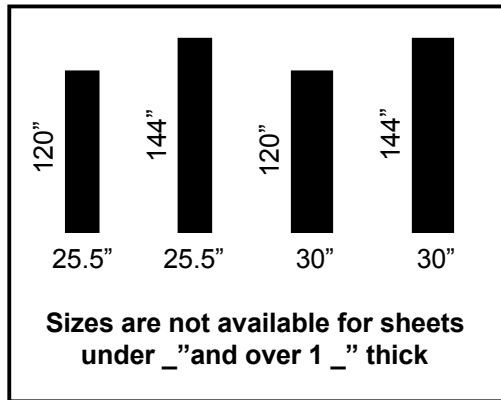

Richlite Sheet Sizes (Inches)

*Hemp is not available in 60" wide sheets.

Richlite Sheet Weights (lbs.)

Thickness	lbs./sq ft.	25.5" x 120"	25.5" x 144"	30" x 120"	30" x 144"	48" x 96"	48" x 120"	48" x 144"	51" x 120"	51" x 144"	60" x 120"	60" x 144"
1/4"	1.63	THICKNESS NOT AVAILABLE				52	65	78	69	83	81	98
3/8"	2.45	THICKNESS NOT AVAILABLE				78	98	117	104	125	122	146
1/2"	3.28	IN THESE SIZES				105	131	158	138	166	164	197
5/8"	4.06	IN THESE SIZES				130	163	195	173	208	203	244
3/4"	4.90	103.5	124.5	122.5	147	157	196	236	207	249	245	294
1"	6.56	138	166	164	197	210	263	315	276	332	328	394
1-1/4"	8.13	172.5	207.5	203	244	260	325	390	345	415	406	488
1-1/2"	9.69	207	249	242.5	290.5	310	388	465	414	498	485	581
1-3/4"	11.25	IN THESE SIZES				360	450	540	483	581	563	675
2"	12.81	THICKNESS NOT AVAILABLE				410	513	615	552	664	641	769
2-1/2"	15.94	IN THESE SIZES				510	638	765	690	830	797	956
3"	19.06	IN THESE SIZES				610	763	915	828	996	953	1144